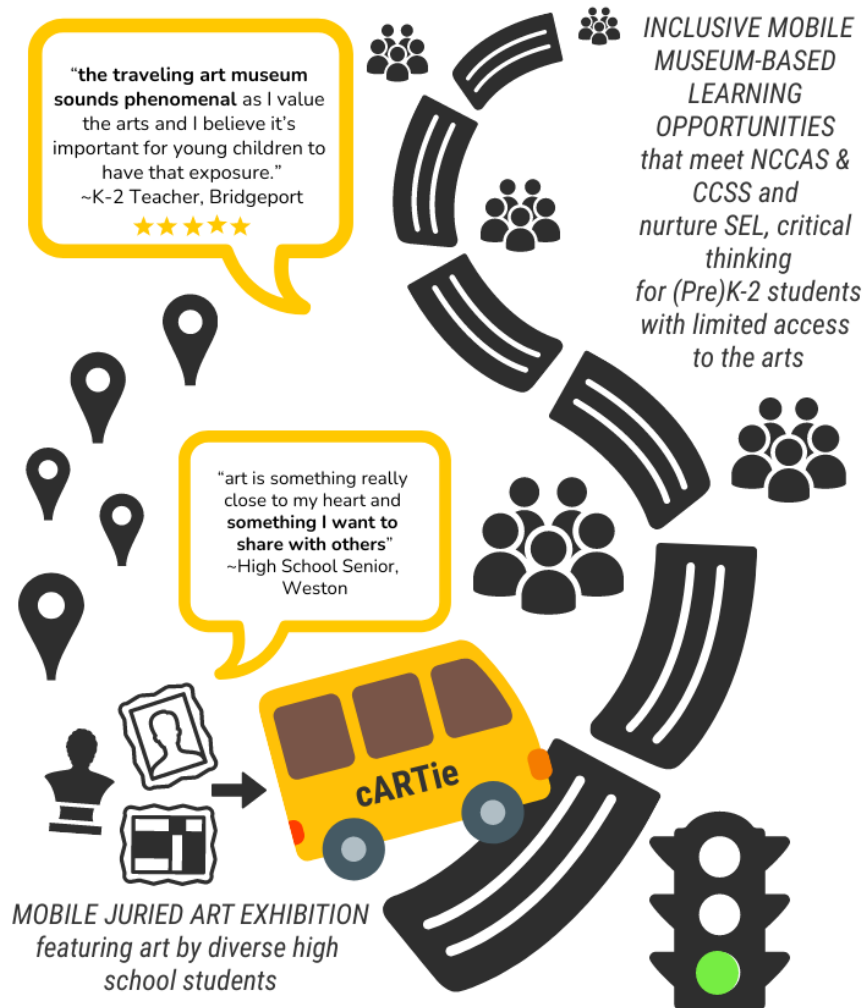

Connecticut's contemporary art gallery on the go

2021

SPONSORSHIP

ABOUT

cARTie's MODEL

cARTie is a 501(c)(3) non-profit organization bridging inequities in education and arts access across Connecticut. A 'reimagined museum' that brings the museum field trip to schools, cARTie deconstructs the traditional White, eurocentric model of what an art museum is by making sure all Connecticut youth see themselves represented in the works of art on display, featured artists, and experiences they have while visiting. cARTie strives to: (1) offer inclusive internship and exhibition opportunities to a diverse population of high school arts students and (2) provide critical museum-based learning opportunities that enrich and deepen early education to K-2 students who otherwise may not have access to robust arts programming (while meeting the National Core Arts Standards and Common Core State Standards). ***As a leader in our community, your sponsorship will help provide critical arts-learning opportunities to thousands of children across Connecticut. Become a cARTie sponsor today!***

Annual Levels of Sponsorship

PACKAGE LEVEL & BENEFITS	PLATINUM \$5,000+	GOLD \$2,500+	SILVER \$1,000+
cARTie Care Package <i>(coasters, postcards, stickers)</i>	X	X	X
Listing on website, newsletter, social media <i>(featuring your business's name and logo)</i>	X	X	X
Public Launch Event Sponsorship <i>(featuring your business's name & logo)</i>	X	X	X
Virtual Program Sponsor <i>(featuring your business's name and logo on virtual programming materials)</i>			X
Exhibit Area Sponsorship <i>(featuring your business's name and logo by one of the art exhibit areas inside cARTie's mobile museum)</i>		X	
Bus Sponsorship <i>(featuring your business's name and logo on the side of cARTie's mobile museum)</i>	X		